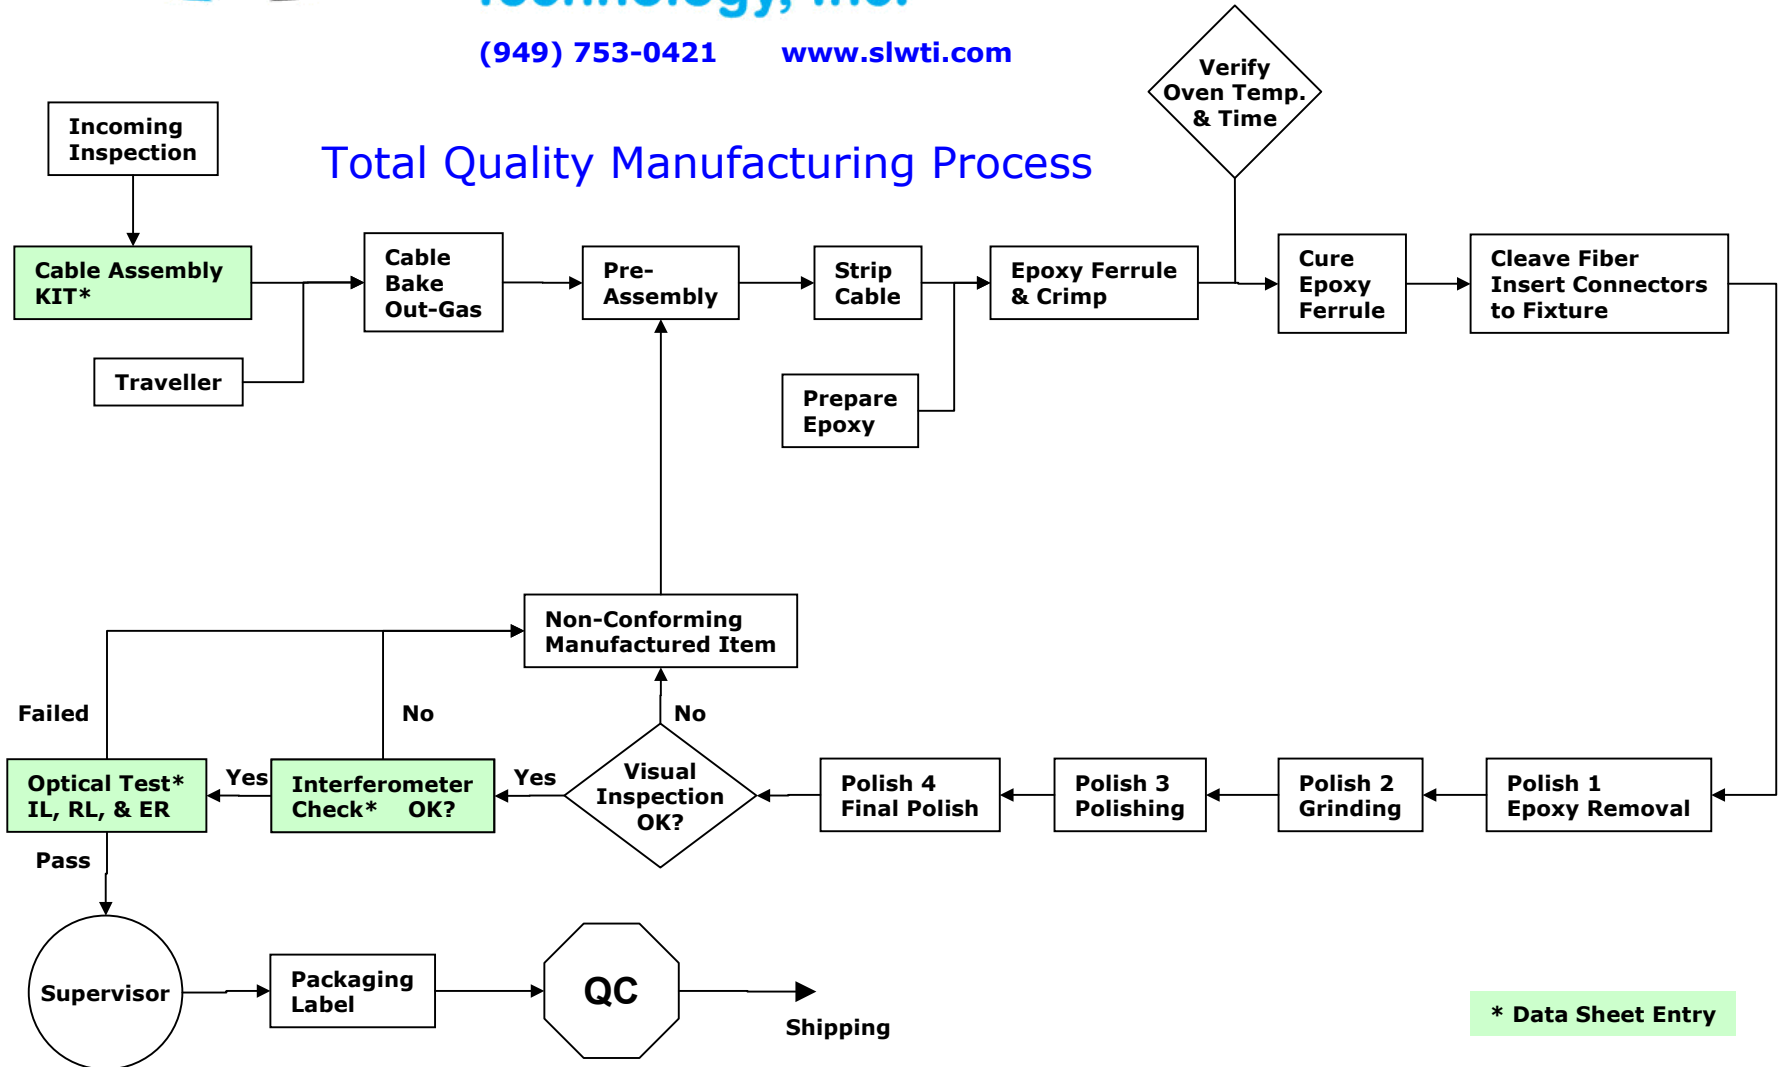

Silicon Lightwave Technology, Inc.

(949) 753-0421 www.slwti.com

Total Quality Manufacturing Process

* Data Sheet Entry